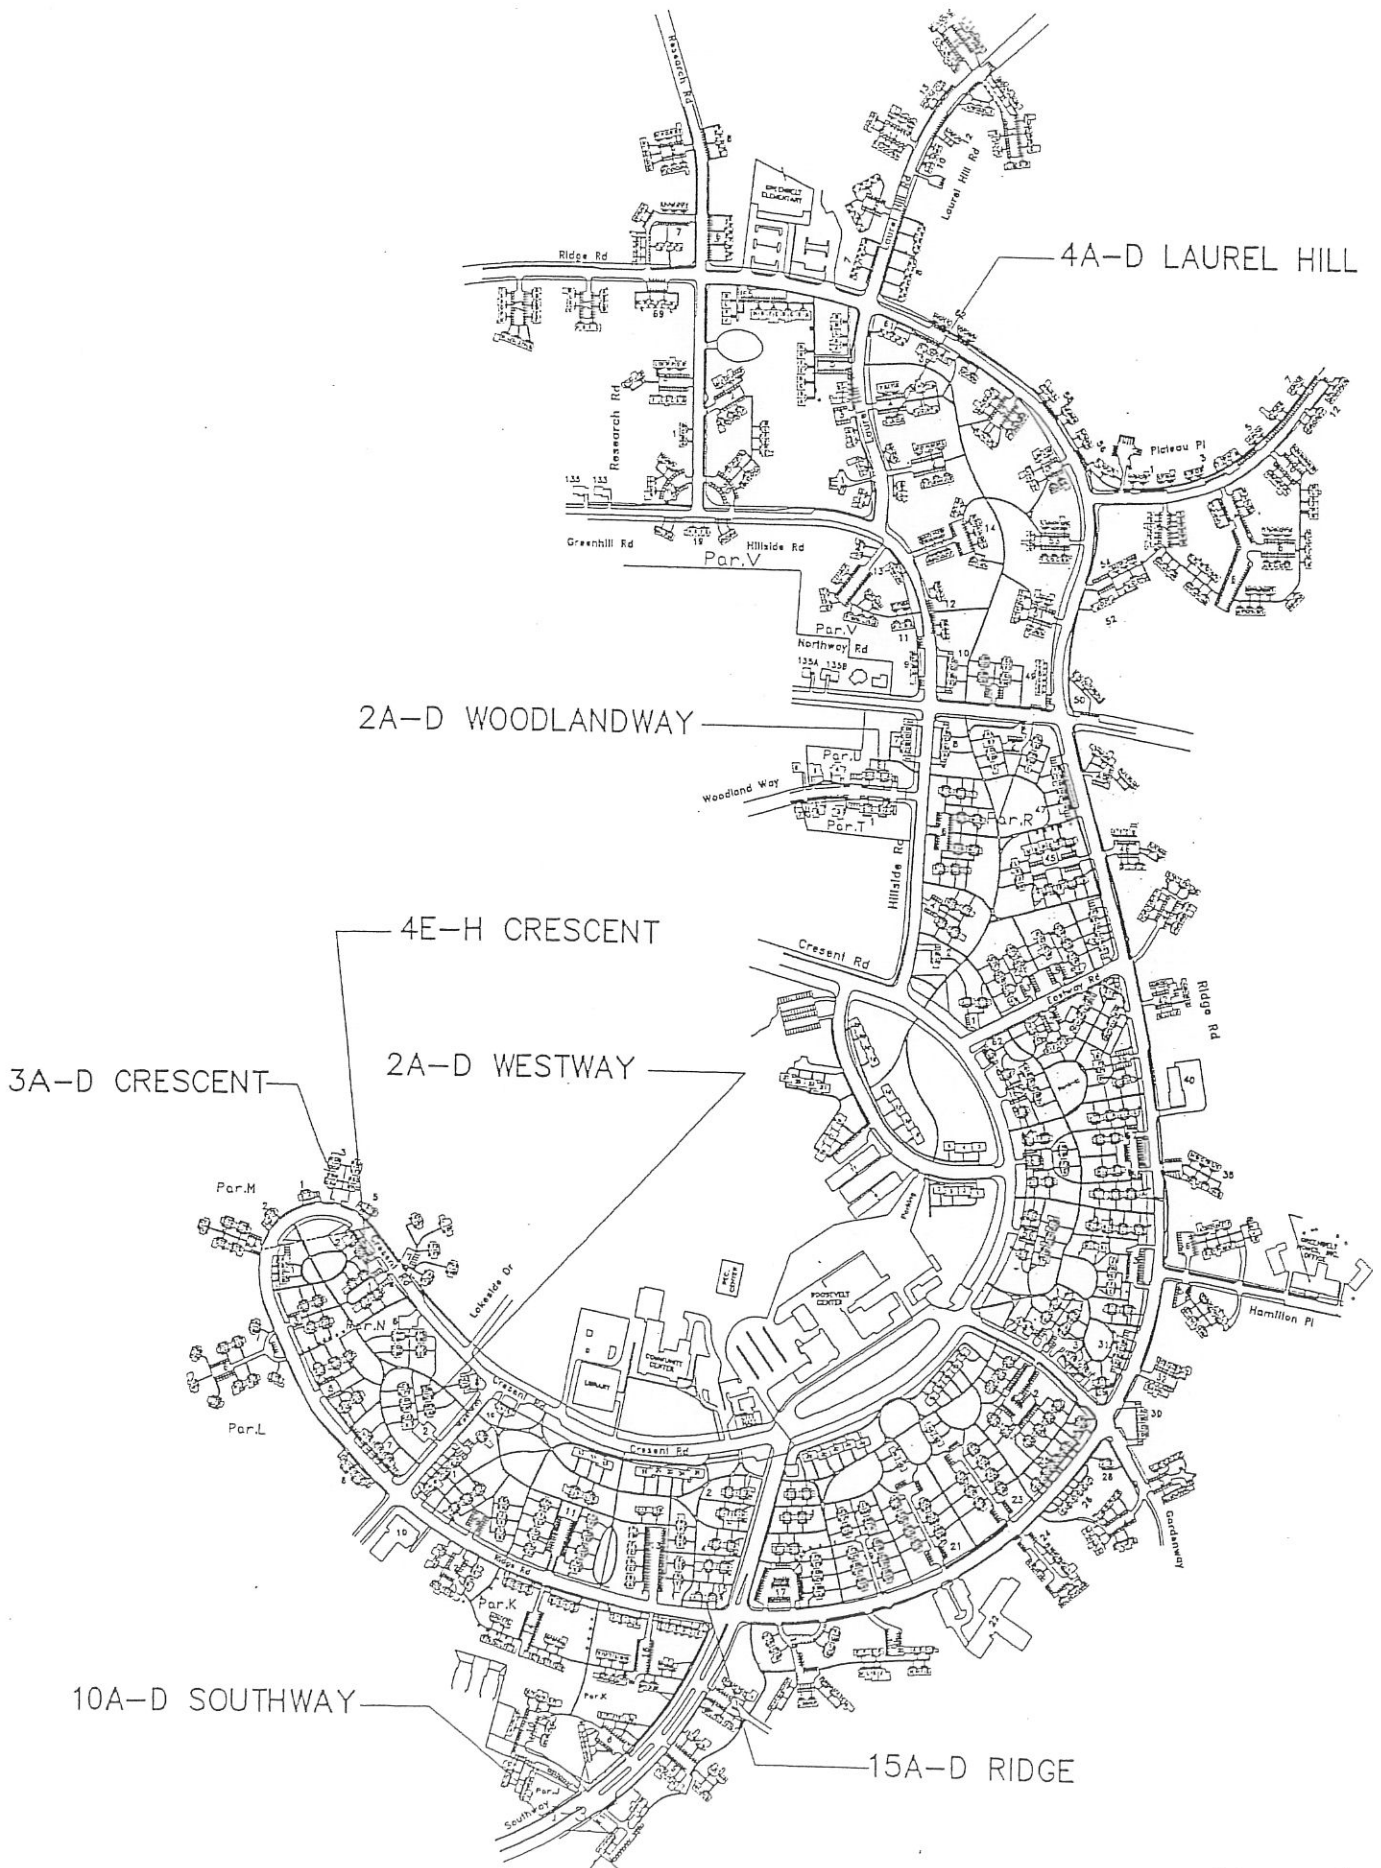

PILOT PROGRAM HOME LOCATIONS & COMPONENTS INSTALLED

Please turn over

Pilot Project - Components Installed

Unit	Crawl Space Insulation	Attic Insulation	Doors	Windows	Insulated Vinyl Siding	Bath Exhaust Fan	Tons / AirHandlers	Radiant Ceiling Heater		Digital T'stat on BB Htr
								Bath	Kitchen	
Block										
3A Crescent	X		X	X		X				X
3B Crescent	X		X	X		X				
3C Crescent	X		X	X		X				X
3D Crescent			X	X		X	3T/4AHU			
4E Crescent	X		X	X	X	X	3T/4AHU			
4F Crescent	X		X	X	X	X		X		X
4G Crescent	X		X	X	X	X				X
4H Crescent	X		X	X	X	X	2T/3AHU	X	X	
15A Ridge	X		X	X		X	2T/3AHU	X	X	
15B Ridge	X		X	X		X				X
15C Ridge	X		X	X		X				
15D Ridge	X		X	X		X	(own) 2 ½/3AHU	X		
Brick										
2A Westway	X	X								
2B Westway	X	X	X	X		X				
2C Westway	X	X		X		X		X	X	X
2D Westway	X	X		X		X		X	X	X
2A Woodland	X	X	X			X				
2B Woodland	X	X	X	X		X		X	X	X
2C Woodland	X	X	X	X		X		X	X	X
2D Woodland	X	X	X	X		X		X	X	X
Frame										
4A Laurel Hill	X	X	X	X	X			X	X	X
4B Laurel Hill	X	X	X	X	X	X				
4C Laurel Hill	X	X	X	X	X	X	2T/3AHU	X	X	
4D Laurel Hill	X	X	X	X	X	X	2T/3AHU			
10A Southway	X	X	X	X	X	X				
10B Southway	X	X	X	X	X	X	2T/3AHU	X		
10C Southway	X		X	X	X	X				
10D Southway	X	X	X	X	X	X	3T/4AHU			